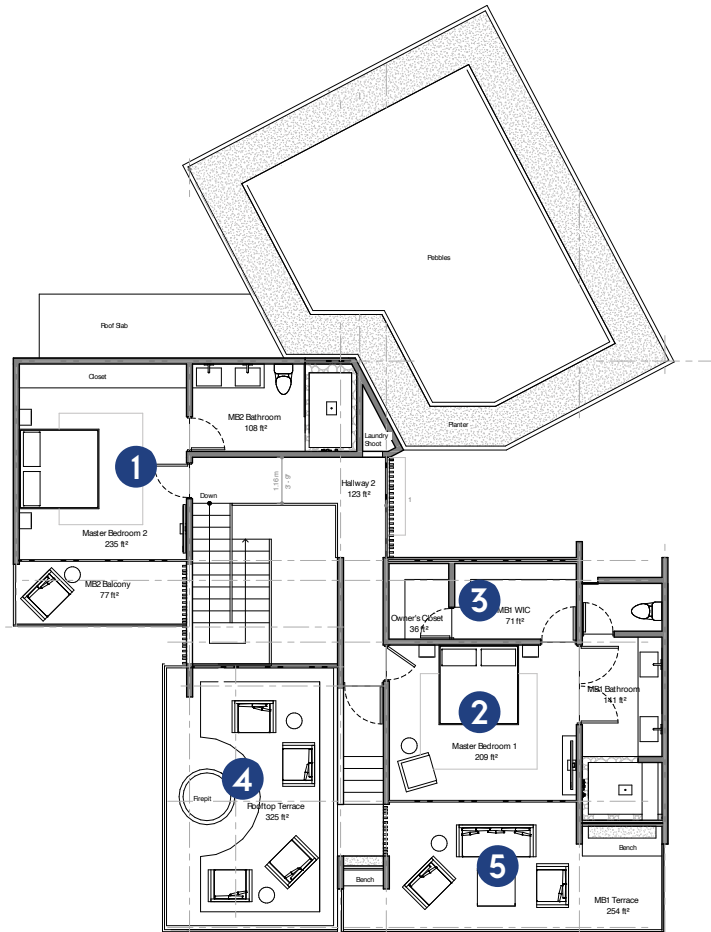


19F

CASA BLANCA RETREAT

Stunning in its aesthetic and design elements, this amazing home designed by Philos Arquitects is a four bedroom 4, 2 half bath plus flex media room/extra bedroom. With an amazing ocean view, this home truly ticks all of the boxes! Multiple master suites, gorgeous, indoor/outdoor social and dining areas, a gourmet kitchen, infinity pool and more will provide the perfect framework for a home to be enjoyed by owners, renters and guests alike.

Plentiful parking, generous storage and beautiful landscaping. Schedule a tour today!

**LOT SIZE: 1,289.46 M² / 13,880 F² • LIVING AREA: 417.0 M² / 4,488 F² • VALLEY / MOUNTAIN/ OCEAN VIEW
4 BEDROOMS + FLEX ROOM • 4 FULL, 2 HALF BATHROOMS**

KEY FEATURES

- Visually stunning.
- Home placement must consider existing trees, solar and wind orientation, as well as privacy.
- Memory-point, “wowfactor” details.
- Seamless Transitions between Indoor and Outdoor.
- Entertainment spaces that flex from private to party.
- Kitchen eating area well connected part of the central gathering space of the home.
- Focal point of interior.
- Designed-to-rent, Income earning options.
- Storage for surf boards, bikes etc.
- Lushly landscaped outdoor spaces.

SENDEROS
COLLECTION

LEGEND

1. Entry
2. Powder Room
3. En Suite Bedroom #1
4. Stairs Up & Down
5. Kitchen
6. Indoor Dining
7. Indoor Living
8. Outdoor Living
9. Terrace
10. Pool
11. Outdoor Dining
12. BBQ Area
13. Powder Room
14. Garage
15. Storage