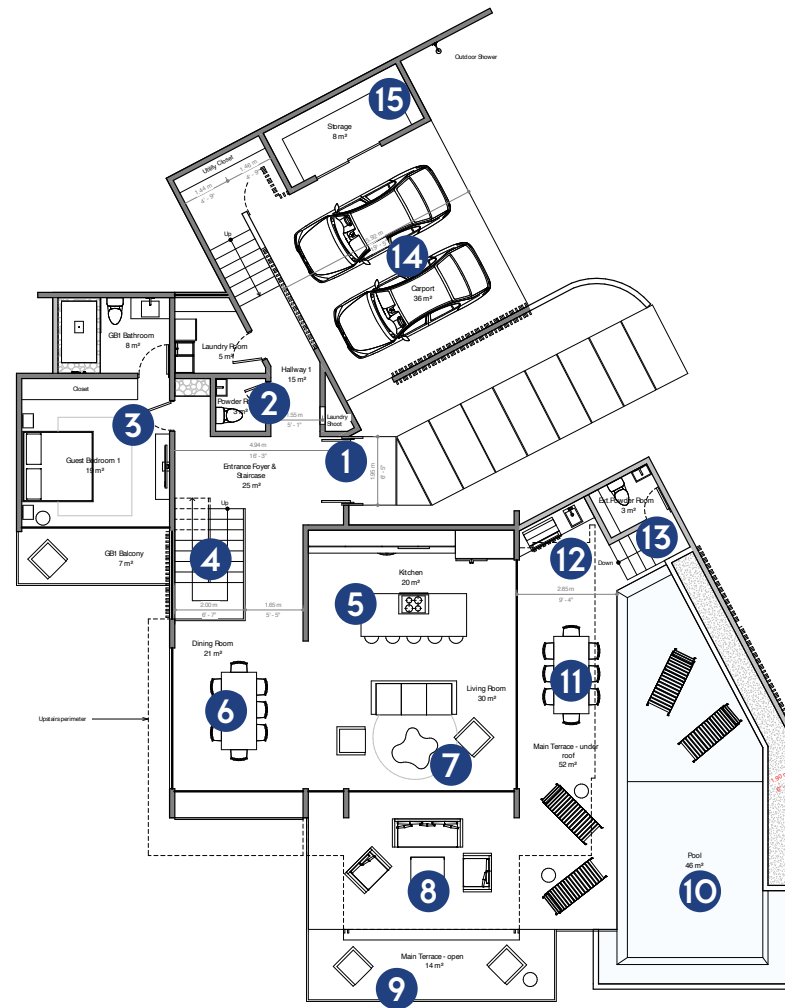


19F

CASA BLANCA RETREAT

Stunning in its aesthetic and design elements, this amazing home designed by Philos Arquitects is a four bedroom 4, 2 half bath plus flex media room/extra bedroom. With an amazing ocean view, this home truly ticks all of the boxes! Multiple master suites, gorgeous, indoor/outdoor social and dining areas, a gourmet kitchen, infinity pool and more will provide the perfect framework for a home to be enjoyed by owners, renters and guests alike.

Plentiful parking, generous storage and beautiful landscaping. Schedule a tour today!

**LOT SIZE: 1,289.46 M² / 13,880 F² • LIVING AREA: 417.0 M² / 4,488 F² • VALLEY / MOUNTAIN/ OCEAN VIEW
4 BEDROOMS + FLEX ROOM • 4 FULL, 2 HALF BATHROOMS**

KEY FEATURES

- Visually stunning.
- Home placement must consider existing trees, solar and wind orientation, as well as privacy.
- Memory-point, “wowfactor” details.
- Seamless Transitions between Indoor and Outdoor.
- Entertainment spaces that flex from private to party.
- Kitchen eating area well connected part of the central gathering space of the home.
- Focal point of interior.
- Designed-to-rent, Income earning options.
- Storage for surf boards, bikes etc.
- Lushly landscaped outdoor spaces.

SENDEROS
COLLECTION

LEGEND

1. Entry
2. Powder Room
3. En Suite Bedroom #1
4. Stairs Up & Down
5. Kitchen
6. Indoor Dining
7. Indoor Living
8. Outdoor Living
9. Terrace
10. Pool
11. Outdoor Dining
12. BBQ Area
13. Powder Room
14. Garage
15. Storage