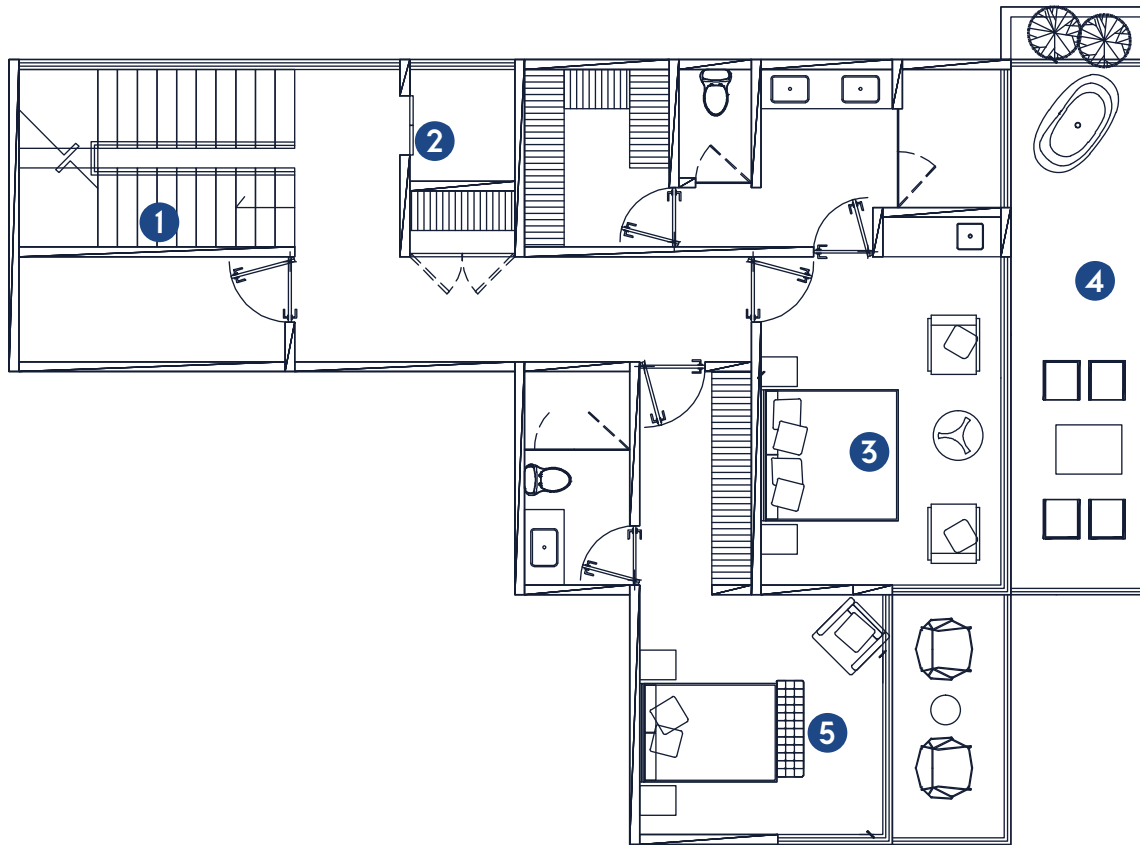

Cascada Azul is comprised of 6 bedrooms + flex room and 7 & 1/2 baths with generous outdoor terraces, entertaining areas, gourmet kitchen, open plan living, indoor/outdoor dining and much more.

**LOT SIZE: 1,455.87 M2 / 15,671 F2 • LIVING AREA: 632.31 M2 / 6806 F2 • OCEAN VIEW
• 6 BEDROOMS + FLEX ROOM • 7 FULL, 1 HALF BATHROOM**

SENDEROS
COLLECTION

MAIN LIVING

LEGEND

1. Entry
2. Stairs Up
3. Gourmet Chef's Kitchen
4. Indoor Dining
5. Indoor Living
6. Outdoor Covered Dining
7. Outdoor Covered Living
8. Sun Deck
9. Pool
10. Powder Room
11. Laundry
12. Flex Room
13. Covered Garage

MID LEVEL (MASTER SUITES)

LEGEND

1. Stairs Up & Down
2. Media Room
3. En Suite Bedroom #1
4. Guest Bedroom
5. Laundry
6. En Suite Bedroom #2
7. Shallow Pool
8. En Suite Bedroom #3

LOWER LEVEL

LEGEND

1. Stairs Down
2. Elevator
3. En Suite Bedroom #4
4. Terrace
5. En Suite Bedroom #5