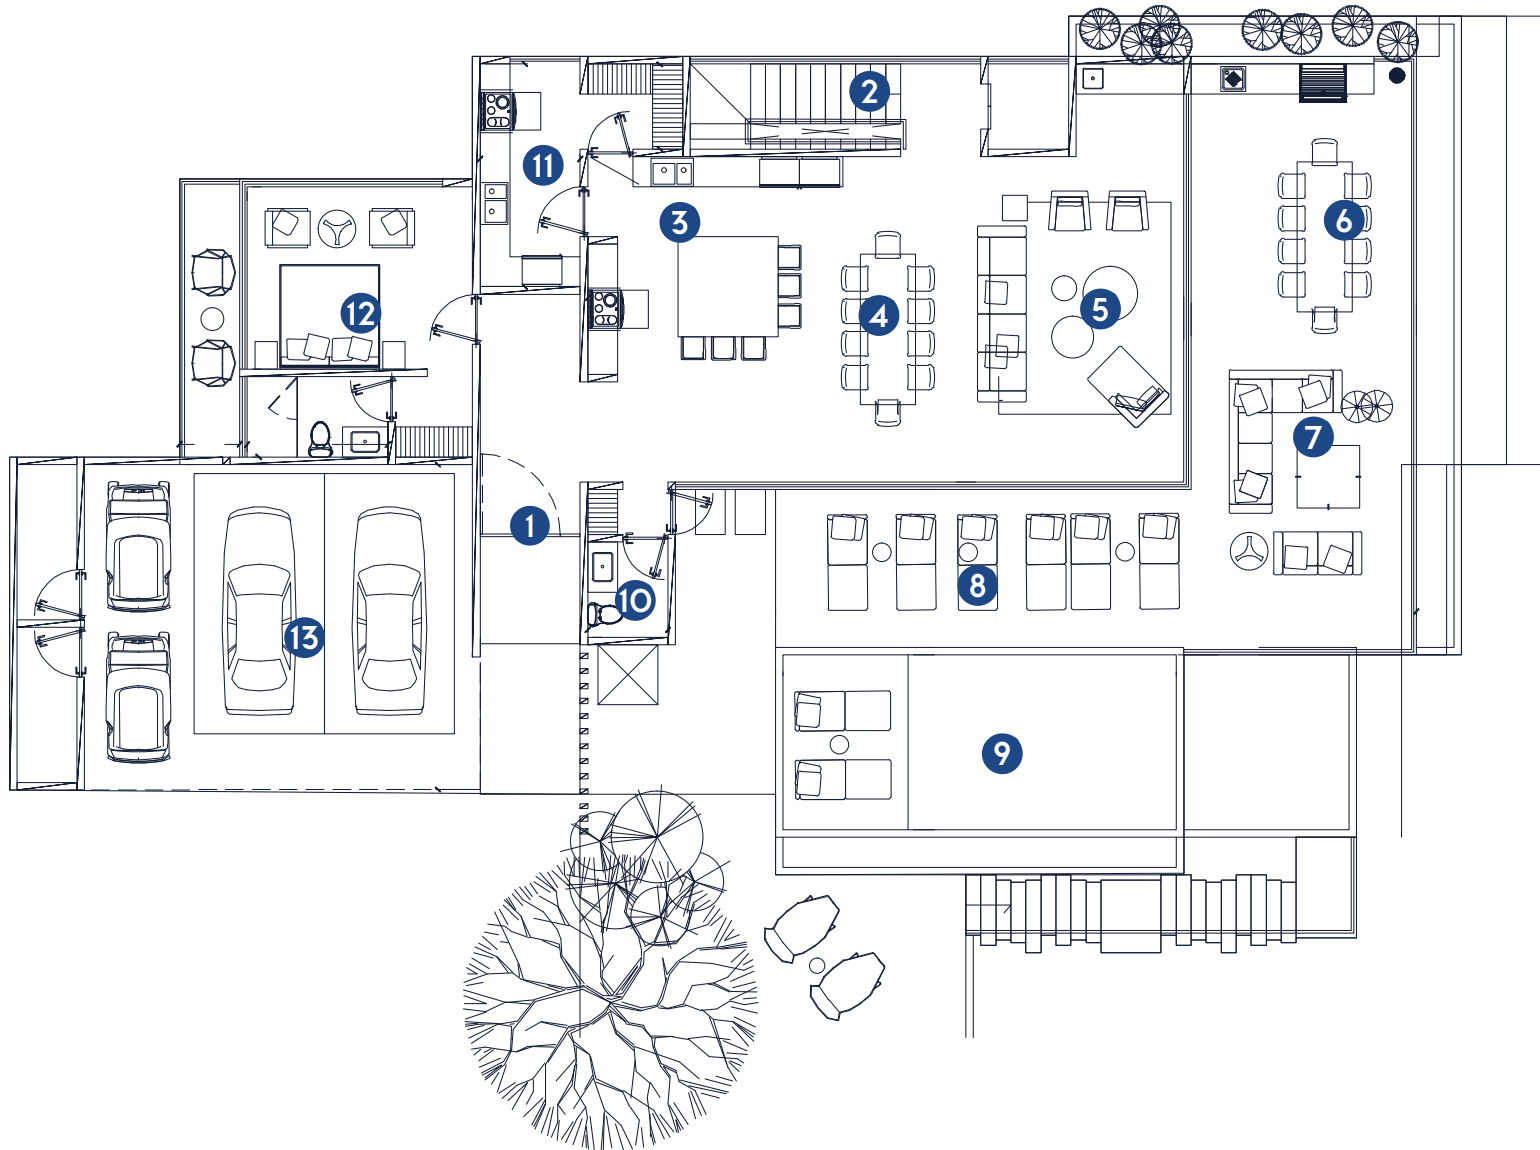

Cascada Azul is comprised of 6 bedrooms + flex room and 7 & 1/2 baths with generous outdoor terraces, entertaining areas, gourmet kitchen, open plan living, indoor/outdoor dining and much more.

**LOT SIZE: 1,455.87 M2 / 15,671 F2 • LIVING AREA: 632.31 M2 / 6806 F2 • OCEAN VIEW
• 6 BEDROOMS + FLEX ROOM • 7 FULL, 1 HALF BATHROOM**

SENDEROS
COLLECTION

MAIN LIVING

LEGEND

1. Entry
2. Stairs Up
3. Gourmet Chef's Kitchen
4. Indoor Dining
5. Indoor Living
6. Outdoor Covered Dining
7. Outdoor Covered Living
8. Sun Deck
9. Pool
10. Powder Room
11. Laundry
12. Flex Room
13. Covered Garage

MID LEVEL (MASTER SUITES)

LEGEND

1. Stairs Up & Down
2. Media Room
3. En Suite Bedroom #1
4. Guest Bedroom
5. Laundry
6. En Suite Bedroom #2
7. Shallow Pool
8. En Suite Bedroom #3

LOWER LEVEL

LEGEND

1. Stairs Down
2. Elevator
3. En Suite Bedroom #4
4. Terrace
5. En Suite Bedroom #5