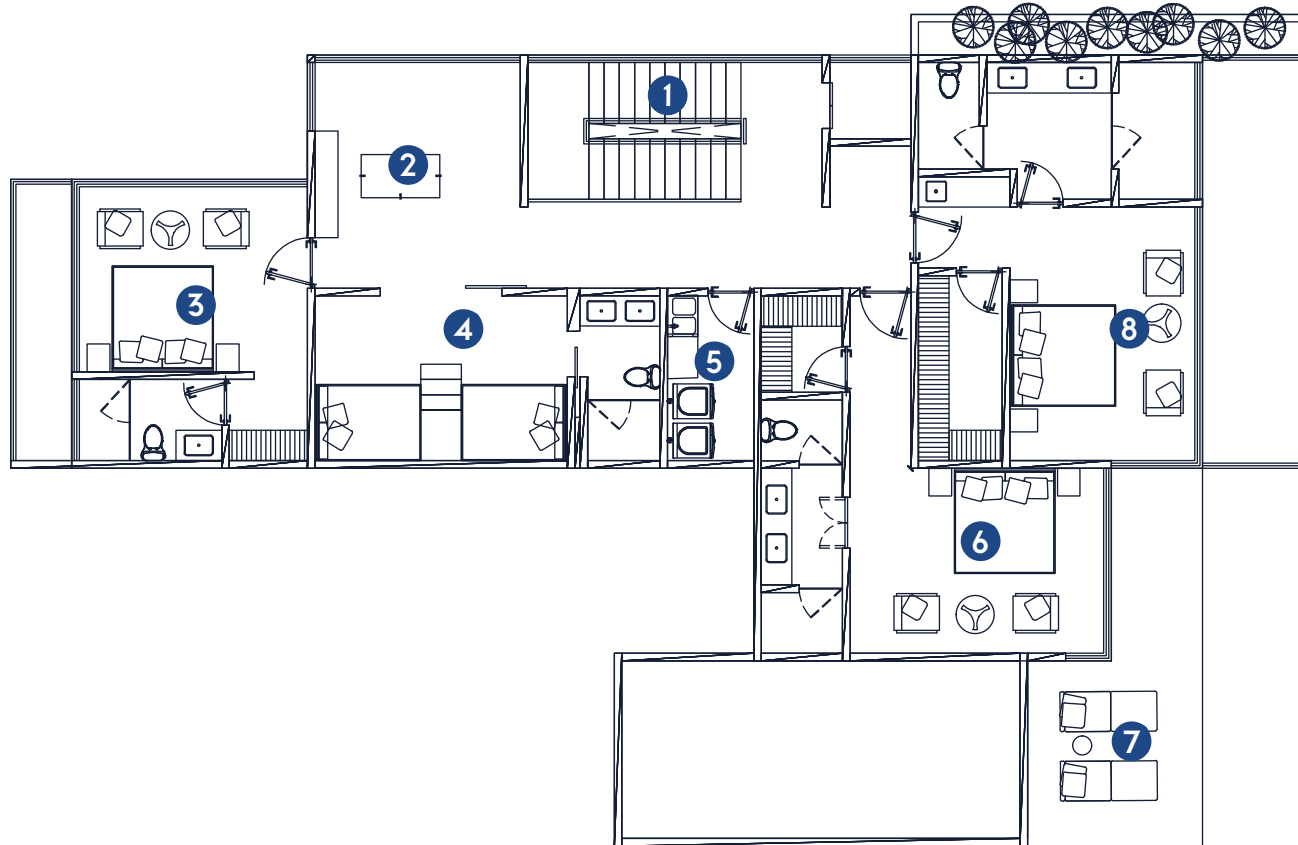

Cascada Azul is comprised of 6 bedrooms + flex room and 7 & 1/2 baths with generous outdoor terraces, entertaining areas, gourmet kitchen, open plan living, indoor/outdoor dining and much more.

**LOT SIZE: 1,455.87 M2 / 15,671 F2 • LIVING AREA: 632.31 M2 / 6806 F2 • OCEAN VIEW
• 6 BEDROOMS + FLEX ROOM • 7 FULL, 1 HALF BATHROOM**

SENDEROS
COLLECTION

MAIN LIVING

LEGEND

1. Entry
2. Stairs Up
3. Gourmet Chef's Kitchen
4. Indoor Dining
5. Indoor Living
6. Outdoor Covered Dining
7. Outdoor Covered Living
8. Sun Deck
9. Pool
10. Powder Room
11. Laundry
12. Flex Room
13. Covered Garage

MID LEVEL (MASTER SUITES)

LEGEND

1. Stairs Up & Down
2. Media Room
3. En Suite Bedroom #1
4. Guest Bedroom
5. Laundry
6. En Suite Bedroom #2
7. Shallow Pool
8. En Suite Bedroom #3

LOWER LEVEL

LEGEND

1. Stairs Down
2. Elevator
3. En Suite Bedroom #4
4. Terrace
5. En Suite Bedroom #5